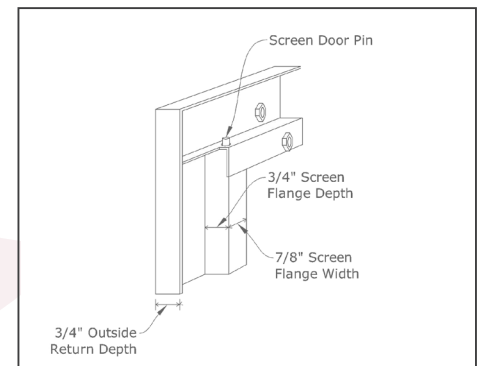

Upgrade info:

- Pyro Ceramic option allows for doors to be closed when burning.

Main Frame Rear Profile

*See dealer for details