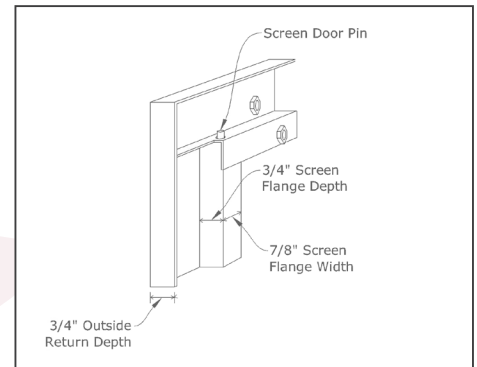

Upgrade info:

- Pyro Ceramic option allows for doors to be closed when burning.

Main Frame Rear Profile