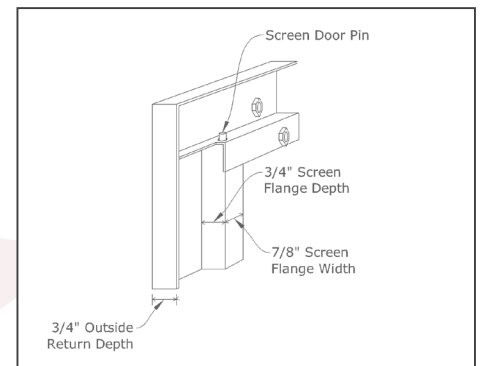

Upgrade info:

- Pyro Ceramic option allows for doors to be closed when burning.

Main Frame Rear Profile