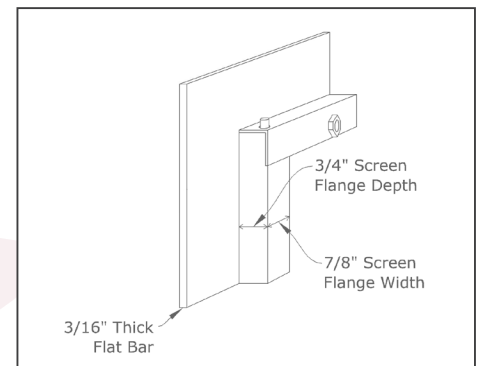

Upgrade info:

- Pyro Ceramic option allows for doors to be closed when burning.

Main Frame Rear Profile